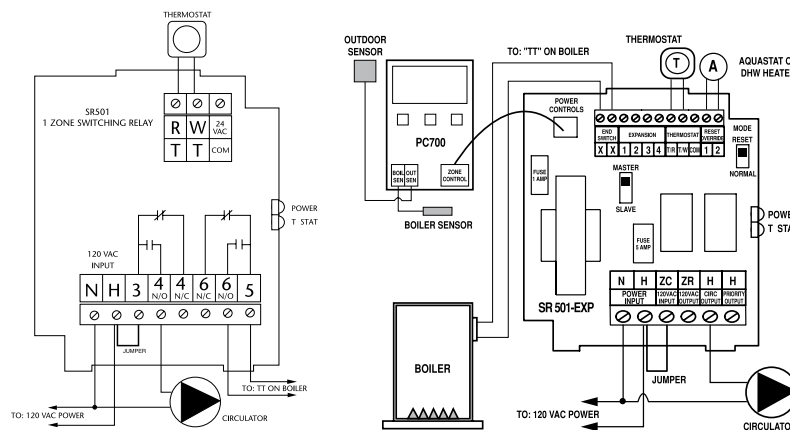

External Diagnostics

It's no longer necessary to open the box to troubleshoot the system. Externally visible lights show full functionality of the switching relay. The green light should always be on, indicating that power is connected. When the thermostat calls for heat, both the appropriate circulator and red indicating light is energized.

Switching Relays

The single zone switching relay should be standard equipment for every installer. No matter what type of job, our single zone switching relay replaces every brand made by every manufacturer, and will even fit into the existing metal enclosure without rewiring incoming connections. The single zone switching relay is UL and CSA listed, uses a standard "ice cube" replaceable relay and is compatible with conventional and programmable thermostats. External indicator lights provide instant diagnostic feedback, making a snap of service calls or new installation start-ups. Special SR501-845RP contractor multi-packs also available.

Taco Expandable Switching Relays

Whether you want to expand up to 20 zones or utilize the advanced features of the Add-on Power Controls, Taco -EXP controls allow for a simple integration of advanced features. Energy savings and increased comfort can be easily achieved in any new or existing system by plugging a PC700 Outdoor Reset Power Control into the SR501-EXP.

Wiring Diagram for Typical Installation

Switching Relays

Product Number	Number of Zones	Power Control Plugs	Transformer Voltage	Maximum Combined Load	Dimensions of Enclosure
					Width Height Depth
SR501	1 Zone	---	120 VAC Input	5 amps	4 1/4" 5 1/4" 2 3/4"
SR501-EXP	1 Zone	I	120 VAC Input	5 amps	4 1/4" 5 1/4" 2 3/4"
SR501-845RP	1 Zone	---	120 VAC Input	5 amps	4 1/4" 5 1/4" 2 3/4"

All Switching Relays are relay type DPDT, have a thermostat current of .18, and have a single phase motor rating per zone of 1/3 hp (5 A) @ 120 VAC. All relay contacts are rated for 0-240 Volts.

Taco SR501 Replacement Cross-Reference

Manufacturer	Model	Connections										
		H	N	3	4 N/O	4 N/C	5	6 N/O	6 N/C	R/T	W/T	COM
Taco	SR501	H	N	3	4 N/O	4 N/C	5	6 N/O	6 N/C	R/T	W/T	COM
	SR501-EXP	H	N	N	Circ. Output	Priority Out	X	X		R/T	W/T	COM
	SR501-845RP	L1	L2	3	4		5	6		R/T	W/T	
Argo	AR821	I	2	3	4		5	6		T	T	
	AR822	L1	L2	3	4 NO	4 NC	5	6 NO	6 NC	R/T	G/T	C
Columbus	MR10	L1	L2	3	4 NO	4 NC	5	6 NO	6 NC	R/T	G/T	C
Erie	SR100	L1	N	3	4 NO	4 NC	5	6 NO	6 NC	R/T	G/T	C
Honeywell	RA89A	I	2	3	4					T	T	
	RA832A	I	2	3	4		X	X		T	T	
	R845A	I	2	3	4		5	6		T	T	
White-Rogers	889-189	I	2	3	4					T	T	
	829-845	I	2	3	4		5	6		T	T