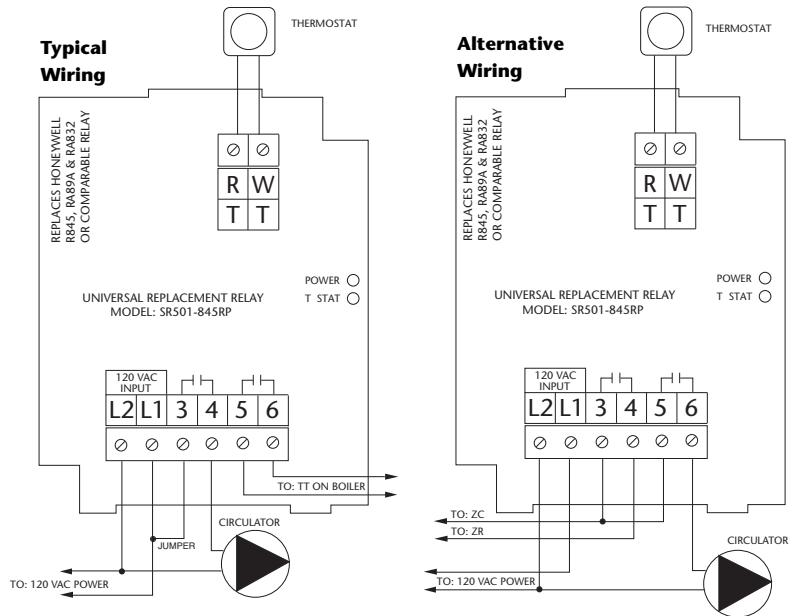

**Operation:**

Connect a thermostat to the "T T" terminals on the switching relay. When the thermostat calls for heat, the relay is energized and power is given to the circulator.

**Power Input:**

Connect 120 volt ac power to terminals L1 and L2.

**Jumper Placement:**

The jumper is factory installed between terminals L1 and 3 to switch power on terminal 4.

**Diagnostics:**

The Indicator lights show full functionality of the switching relay. The green light should always be on, indicating that power is connected. When the thermostat calls for heat, both the appropriate circulator and red indicating light is energized.

**The Taco Connection:**

Combine the reliability of the Taco Zone Valves, Priority Zoning Circulators, Thermostats, and the "00" family of circulators with the advanced features of the Taco Zone Controls to achieve total system integration. No matter the application, Taco now provides the products to maximize system performance while simplifying both installation and service.

**Note:** When using Alternative Wiring diagram, the boiler operating control's ZC terminal will see the load of the circulator(s).

**Warning:** When using Alternative Wiring diagram, wiring instructions must be followed so power originates from the boiler aquastat. Failure to follow these wiring instructions may result in a secondary source of power being connected to the boiler that may activate it under certain circumstances, causing injury or death.