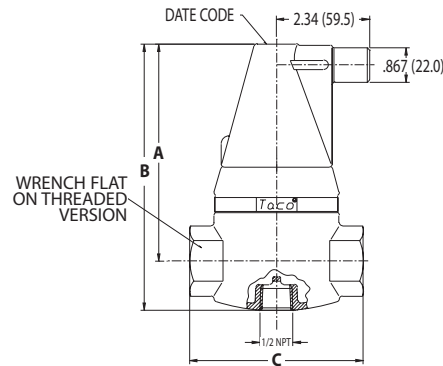

Product	Cv	Kv
49-075	14	12
49-100	24	20
49-125	37	32
49-150	49	42
49-200	73	63

4900 Dimensions & Weights: (FOR REFERENCE PURPOSES)

Model	Conn. Size	A		B		C (NPT)		C (SWT)		C (PRESS)		Wrench Flat Width		Approx. Ship Wt.	
		in.	mm	in.	mm	in.	mm	in.	mm	in.	mm	in.	mm	lbs.	Kg
49-075	3/4"	4-3/4	121	5-15/16	151	3-3/4	96	4-3/16	107	6-5/8	168	1-1/2	38	3.5	1.6
49-100	1"	5-1/2	139	6-3/4	171	4-3/8	111	4-13/16	122	7	178	1-3/4	44	4.5	2.0
49-125	1-1/4"	6-1/16	154	7-9/16	192	4-1/2	114	5-3/16	132	7-7/8	200	2-1/4	57	5.3	2.4
49-150	1-1/2"	6-1/16	154	7-9/16	192	4-1/2	114	5-7/16	138	---	---	2-1/2	64	5.4	2.5
49-200	2"	6-5/8"	169	8-7/16	214	5-3/16	131	N/A	N/A	---	---	2-3/4	70	6.0	2.7

Product	Cv	Kv
VRTX075	14	12.5
VRTX100	15.5	14.1
VRTX125	21.4	17.0
VRTX150	34.8	30.1
VRTX200	42.7	36.9

VorTech® Dimensions & Weights: (FOR REFERENCE PURPOSES)

Model	Conn. Size (NPT)	A		B		C		D		E		Approx. Ship Wt.	
		in.	mm	in.	mm	in.	mm	in.	mm	in.	mm	lbs.	Kg
VRTX075	3/4"	5	127	7-5/8	194	5-3/4	146	6-1/2	165	3	76	7	3.2
VRTX100	1"	5	127	7-5/8	194	5-3/4	146	6-1/2	165	3	76	7	3.2
VRTX125	1-1/4"	5	127	7-5/8	192	5-3/4	146	6-1/2	165	3	76	7	3.2
VRTX150	1-1/2"	5-3/4	146	9-1/8	232	8-1/4	210	7-1/4	184	4-7/8	124	15	6.8
VRTX200	2"	5-3/4	146	9-1/8	232	8-1/4	210	7-1/4	184	4-7/8	124	15	6.8