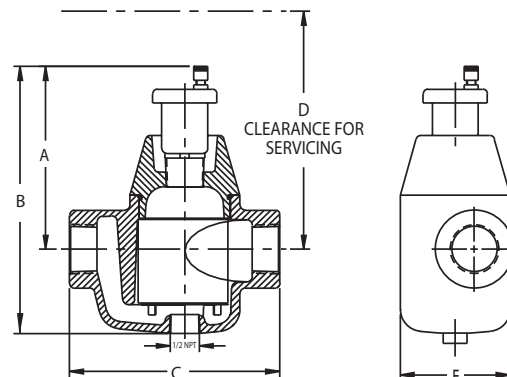

Product	Cv	Kv
49-075	14	12
49-100	24	20
49-125	37	32
49-150	49	42
49-200	73	63

4900 Dimensions & Weights: (FOR REFERENCE PURPOSES)

Model	Conn. Size	A		B		C (NPT)		C (SWT)		C (PRESS)		Wrench Flat Width		Approx. Ship Wt.	
		in.	mm	in.	mm	in.	mm	in.	mm	in.	mm	in.	mm	lbs.	Kg
49-075	3/4"	4-3/4	121	5-15/16	151	3-3/4	96	4-3/16	107	6-5/8	168	1-1/2	38	3.5	1.6
49-100	1"	5-1/2	139	6-3/4	171	4-3/8	111	4-13/16	122	7	178	1-3/4	44	4.5	2.0
49-125	1-1/4"	6-1/16	154	7-9/16	192	4-1/2	114	5-3/16	132	7-7/8	200	2-1/4	57	5.3	2.4
49-150	1-1/2"	6-1/16	154	7-9/16	192	4-1/2	114	5-7/16	138	---	---	2-1/2	64	5.4	2.5
49-200	2"	6-5/8"	169	8-7/16	214	5-3/16	131	N/A	N/A	---	---	2-3/4	70	6.0	2.7

Product	Cv	Kv
VRTX075	14	12.5
VRTX100	15.5	14.1
VRTX125	21.4	17.0
VRTX150	34.8	30.1
VRTX200	42.7	36.9

VorTech® Dimensions & Weights: (FOR REFERENCE PURPOSES)

Model	Conn. Size (NPT)	A		B		C		D		E		Approx. Ship Wt.	
		in.	mm	in.	mm	in.	mm	in.	mm	in.	mm	lbs.	Kg
VRTX075	3/4"	5	127	7-5/8	194	5-3/4	146	6-1/2	165	3	76	7	3.2
VRTX100	1"	5	127	7-5/8	194	5-3/4	146	6-1/2	165	3	76	7	3.2
VRTX125	1-1/4"	5	127	7-5/8	192	5-3/4	146	6-1/2	165	3	76	7	3.2
VRTX150	1-1/2"	5-3/4	146	9-1/8	232	8-1/4	210	7-1/4	184	4-7/8	124	15	6.8
VRTX200	2"	5-3/4	146	9-1/8	232	8-1/4	210	7-1/4	184	4-7/8	124	15	6.8