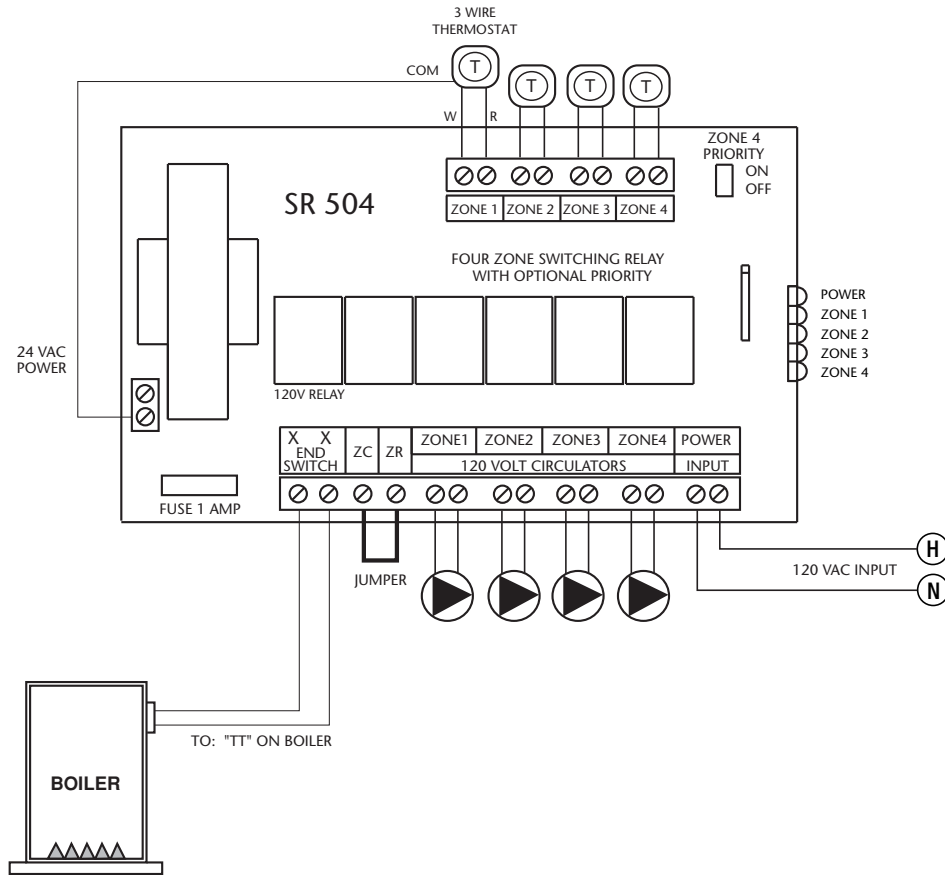

3 Wire Thermostat Connected to TACO Switching Relay

3 Wire Thermostat Connected to TACO Zone Valve Control